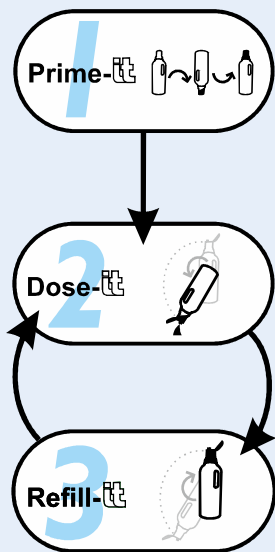

## USES

A surface safe multi-surface cleaner, which cleans, freshens and enhances all hard surfaces without leaving a residue. Available in a 1 litre dosage control pack.

1 Litre of C1 Interior Cleaner will create 50 triggers bottles and 25 buckets of ready to use solution

## DILUTIONS

When using the bottle for the first time, the dosage control cap needs to be primed with its first dose of product. Invert the bottle for 3 seconds. Now the product is ready to dose its first 20mls.

Lift the flip-top cap and invert the bottle to dispense a 20ml dose of product into a trigger bottle or bucket as required.

After dosing, turn the bottle upright and dose again!